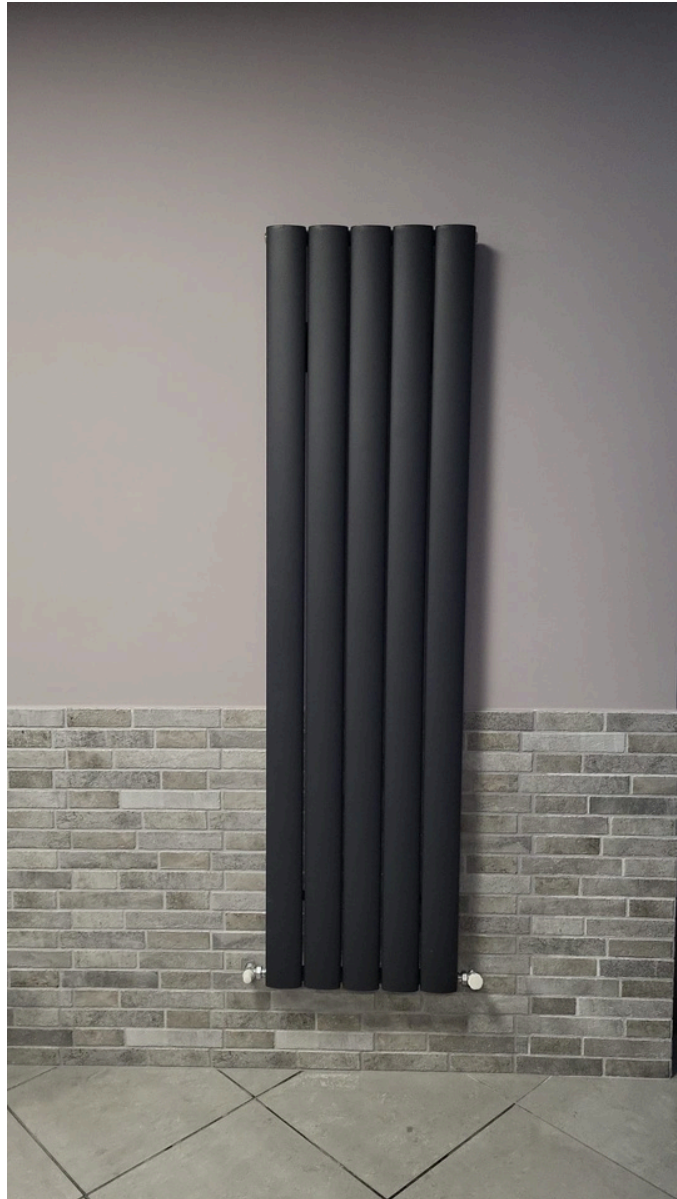

Radiatore Art Factory 1600x600mm Seurat, La Grand Jatte, TORINO

Radiatore Art Factory Verticale 2000x700mm 1900 watt Finitura Kandinsky VASTO

Radiatore Art Factory 1600x500mm 691 watt Finitura Kandinsky MILANO