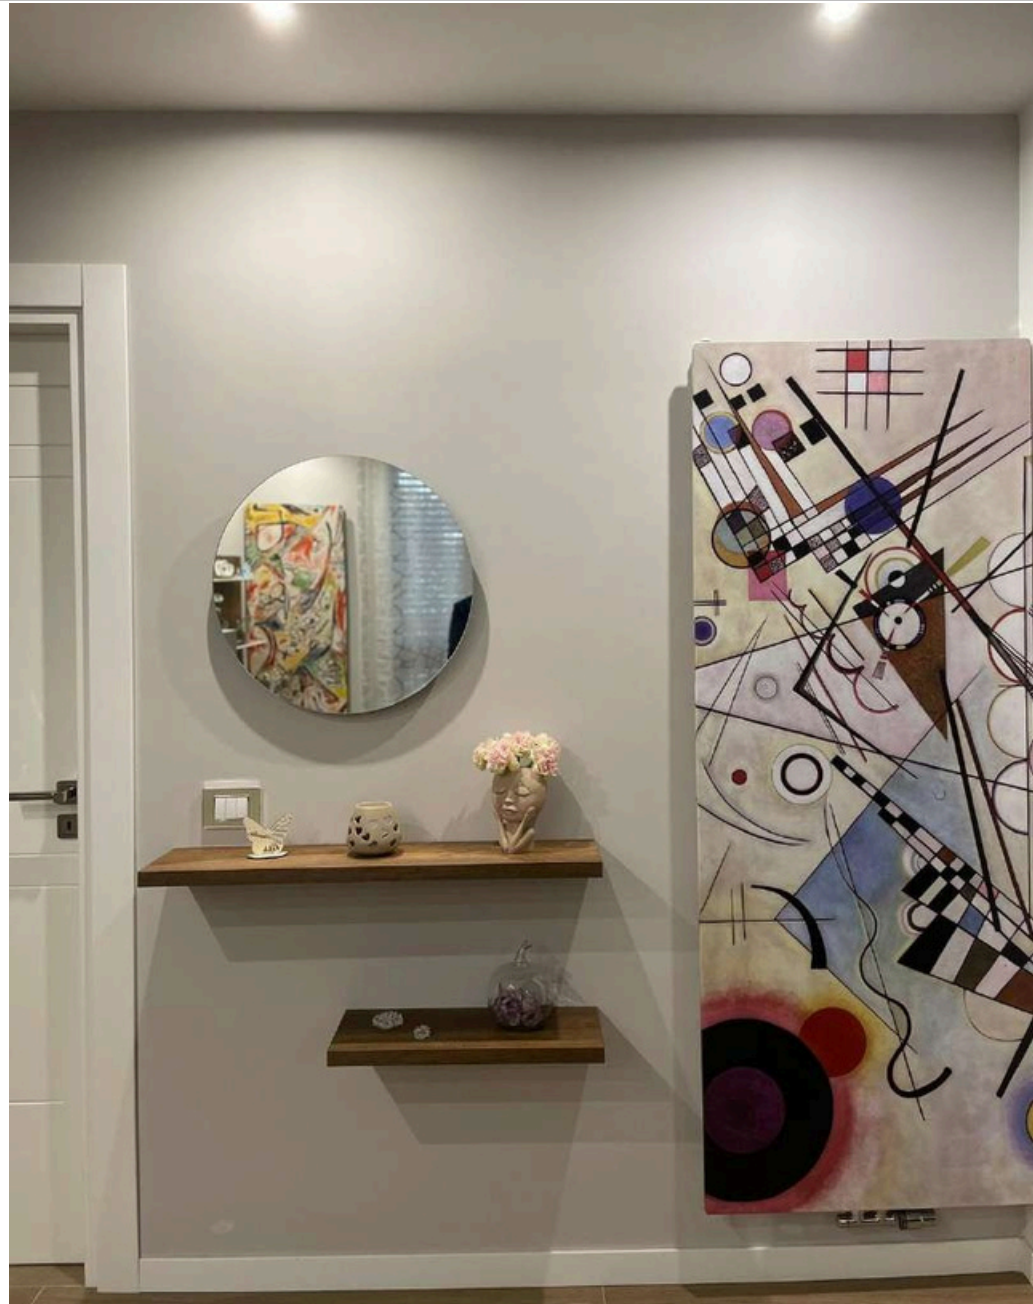

Radiatore Art Factory Verticale 1800x600mm 919 watt Finitura Kandinsky ROMA